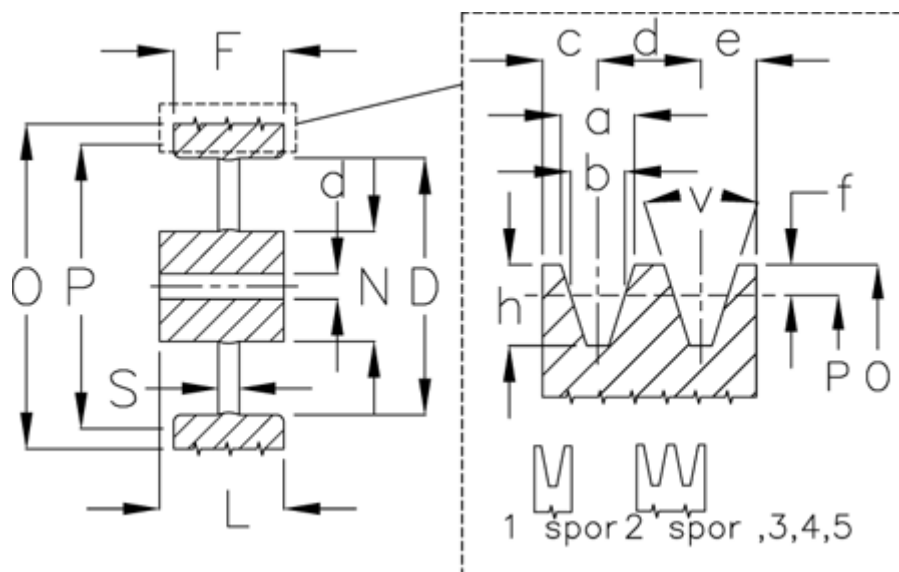

Article number: 60410131501

Description: V-belt pulley, no bore B 315/1

Measures

D	= 273	S	= 15
d	= 20	Type	= B
F	= 25.0		
L	= 50		
N	= 76		
Number of ribs	= 1		
O	= 322.0		
P	= 315		